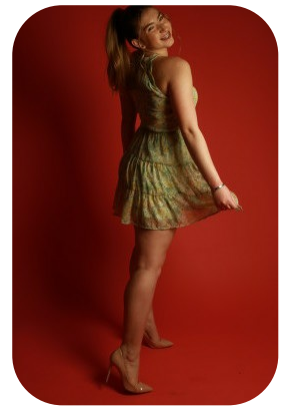

Additional Talents:

BIKE - SWIM - ICESKATE - CLIMB