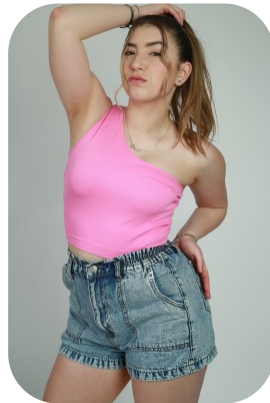

Additional Talents:

BIKE - SWIM - ICESKATE - CLIMB