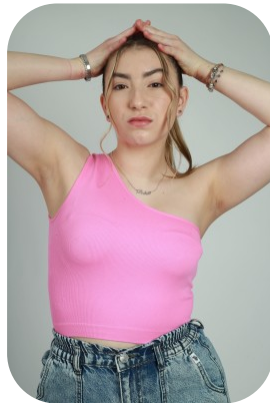

Additional Talents:

BIKE - SWIM - ICESKATE - CLIMB